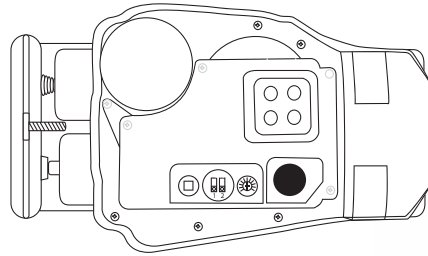

# Auto Flusher Clamp - Touch-Free Flushing System For Toilets/Urinals

The AutoFlusher Clamp is the ultimate in performance and simplicity, ensuring that urinals and toilets are always flushed and presentable. Installation takes only one minute and there is no need to shut off the water. The AutoFlusher Clamp promotes good hygiene by eliminating potential points of cross-contamination, while preventing odors by ensuring that fixtures are flushed after every use.